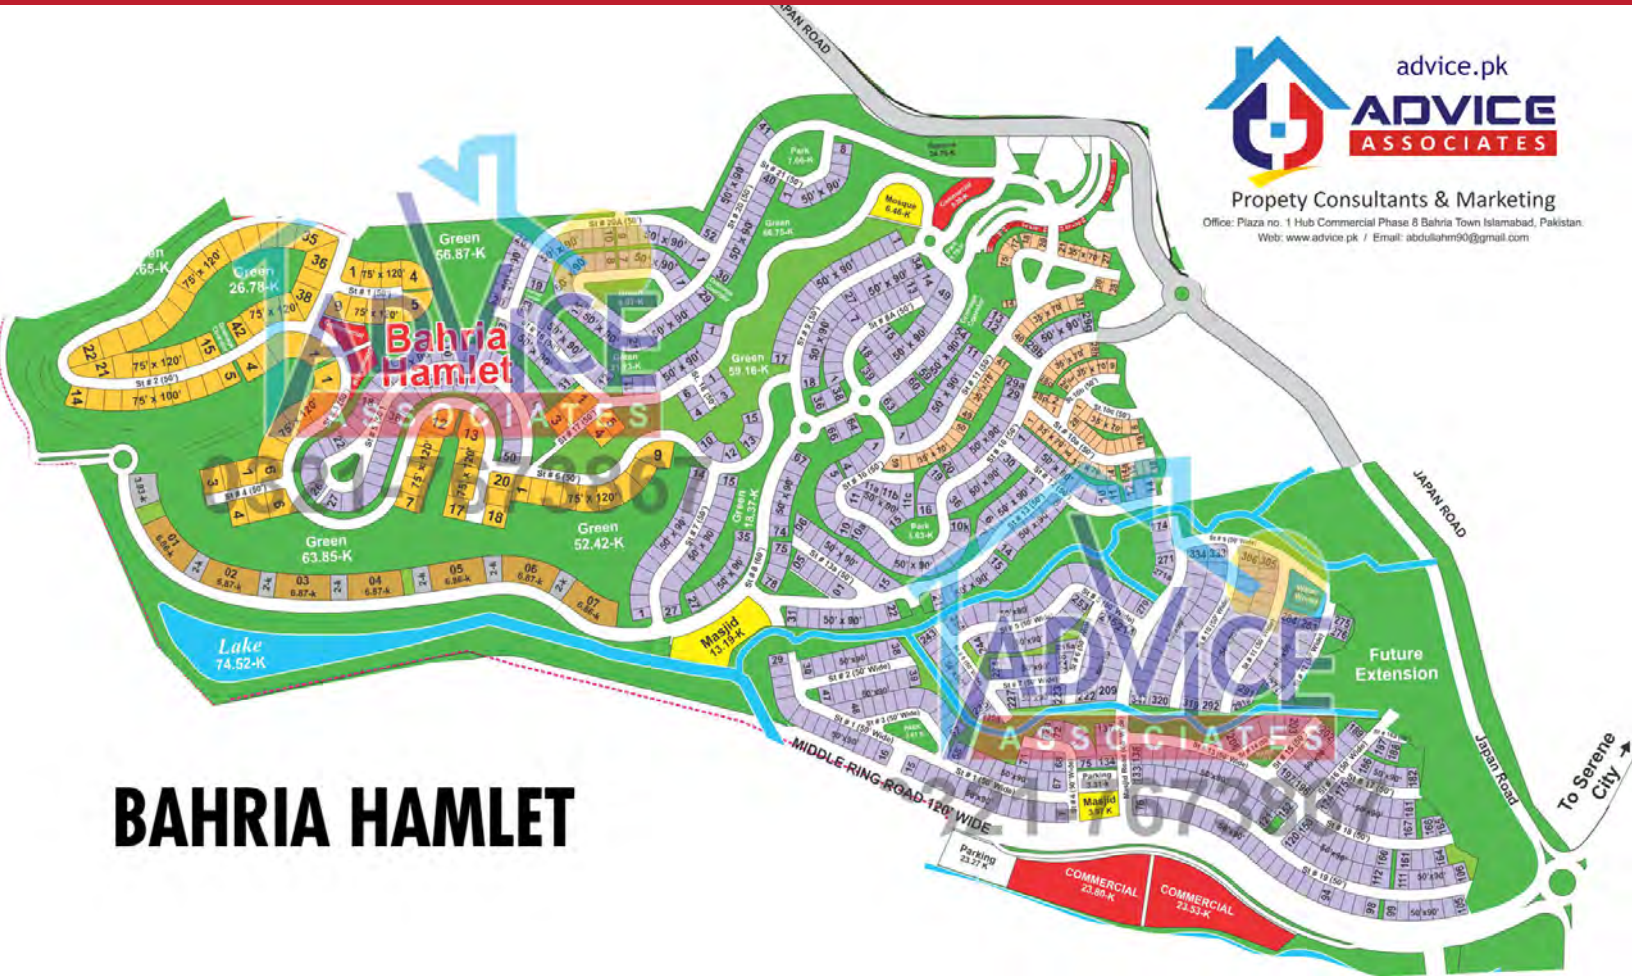

advice.pk

ADVICE ASSOCIATES

Property Consultants & Marketing

Office: Plaza no. 1 Hub Commercial Phase 8 Bahria Town Islamabad, Pakistan
Web: www.advice.pk / Email: abdullahm90@gmail.com

BAHRIA HAMLET